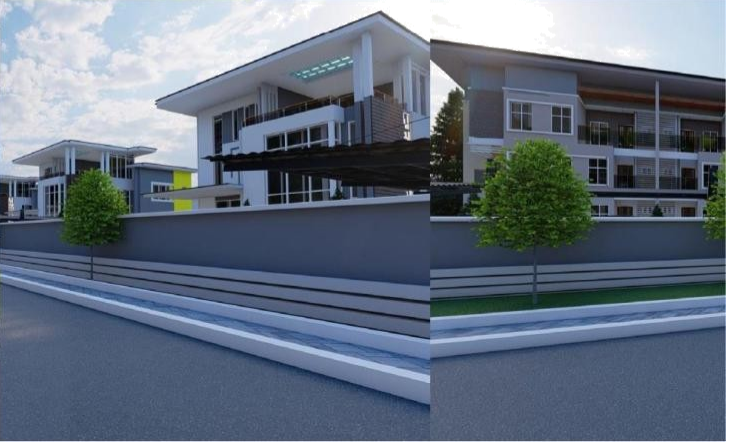

Subscribe to Kalifa Gardens¹

Kalifa
GARDEN CITY

Chevron
CEMCS

KALIFA GARDENS

200 Plots of 500sqm land available
STARTING FROM ₦33 Million

AMENITIES

- INTERNET ACCESS
- MAXIMUM SECURITY
- CONSTANT POWER
- POTABLE WATER
- GOOD ROAD NETWORK
- FREE PARKING
- SWIMMING POOL
- FITNESS CENTRE

01

Customizable Hubs: 500SQM and 800SQM land plots available to build your dream home to your taste.

Explore
your
dream
space.

Why
Buy into
the New
Ikorodu
Now?

03

The Commercial Hub- Access to all your daily needs